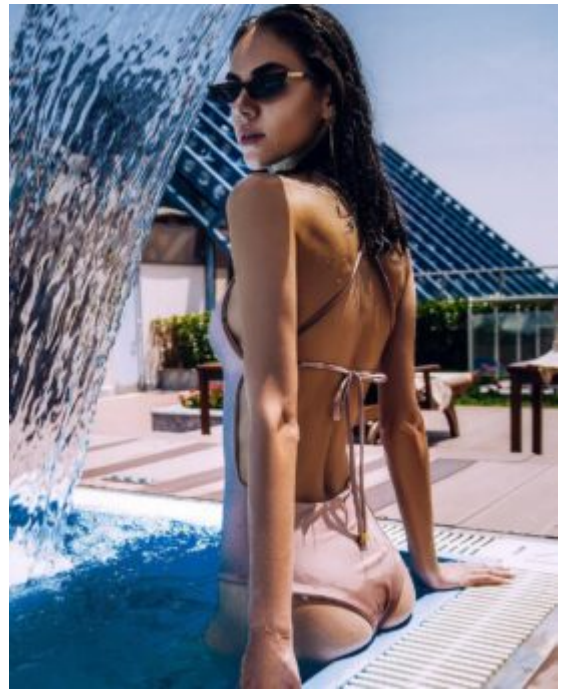

TRUE MODELS

Rada Knezevic

181 | 82 / 60 / 89 / 38 | BROWN / BROWN